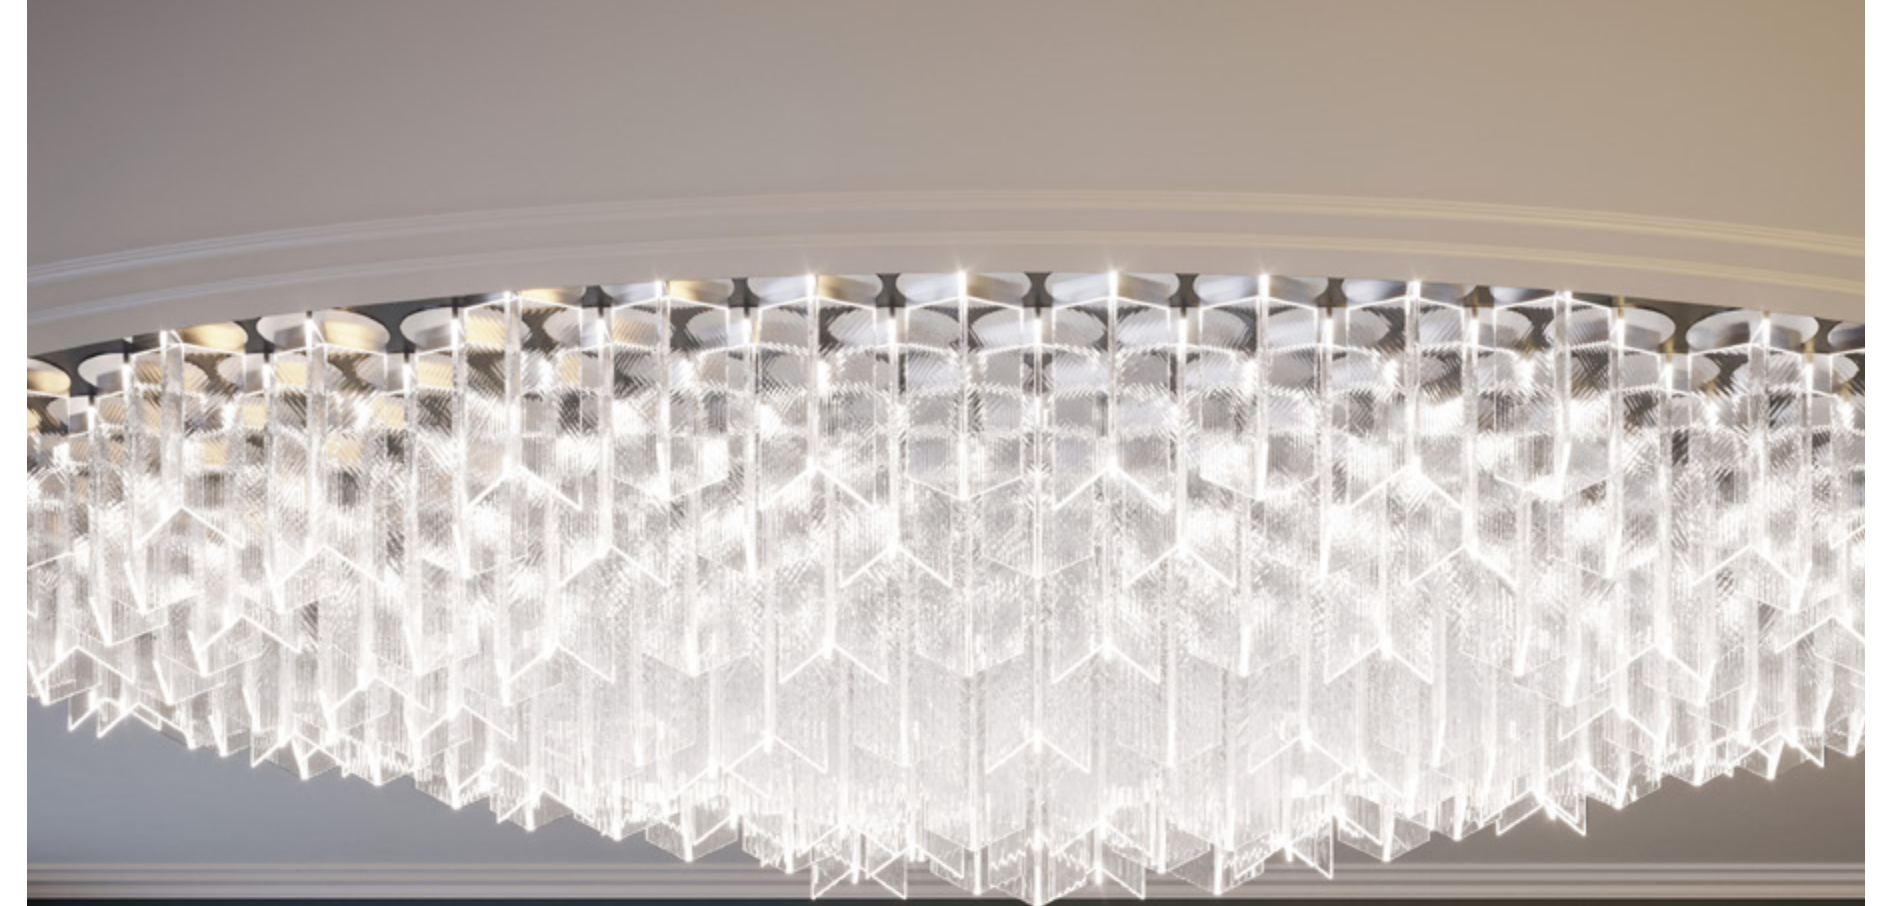

And if the body were not the soul, what is the soul?

WALT WHITMAN

Lasvit Design: Stefan Mihailovič Dimensions: 1 rotational segment dia Primary Material: glass Other Materials: polished stainless steel Light Source: internally lit

A:live adorned with flat sheets of glass

A:live adorned with glass spheres

LASVIT

A:Live

Life is never stagnant. On the contrary, it is in constant flux. Just as we are constantly moving and changing, so does the **A:Live** installation. Mihailovič designed **A:Live** to reflect the philosophy of the world's endless emergence through the movement of glass components which shift and rotate, making us perceive the entire sculpture a little differently each time we observe it.

While the installation is gradually lighting up, its glass components seem as if they are waking up and shaking off the mantle of darkness. The whole sculpture evokes a living organism, and a similar aesthetic can be observed in nature, for example in a swarm of bees or a shoal of fish.