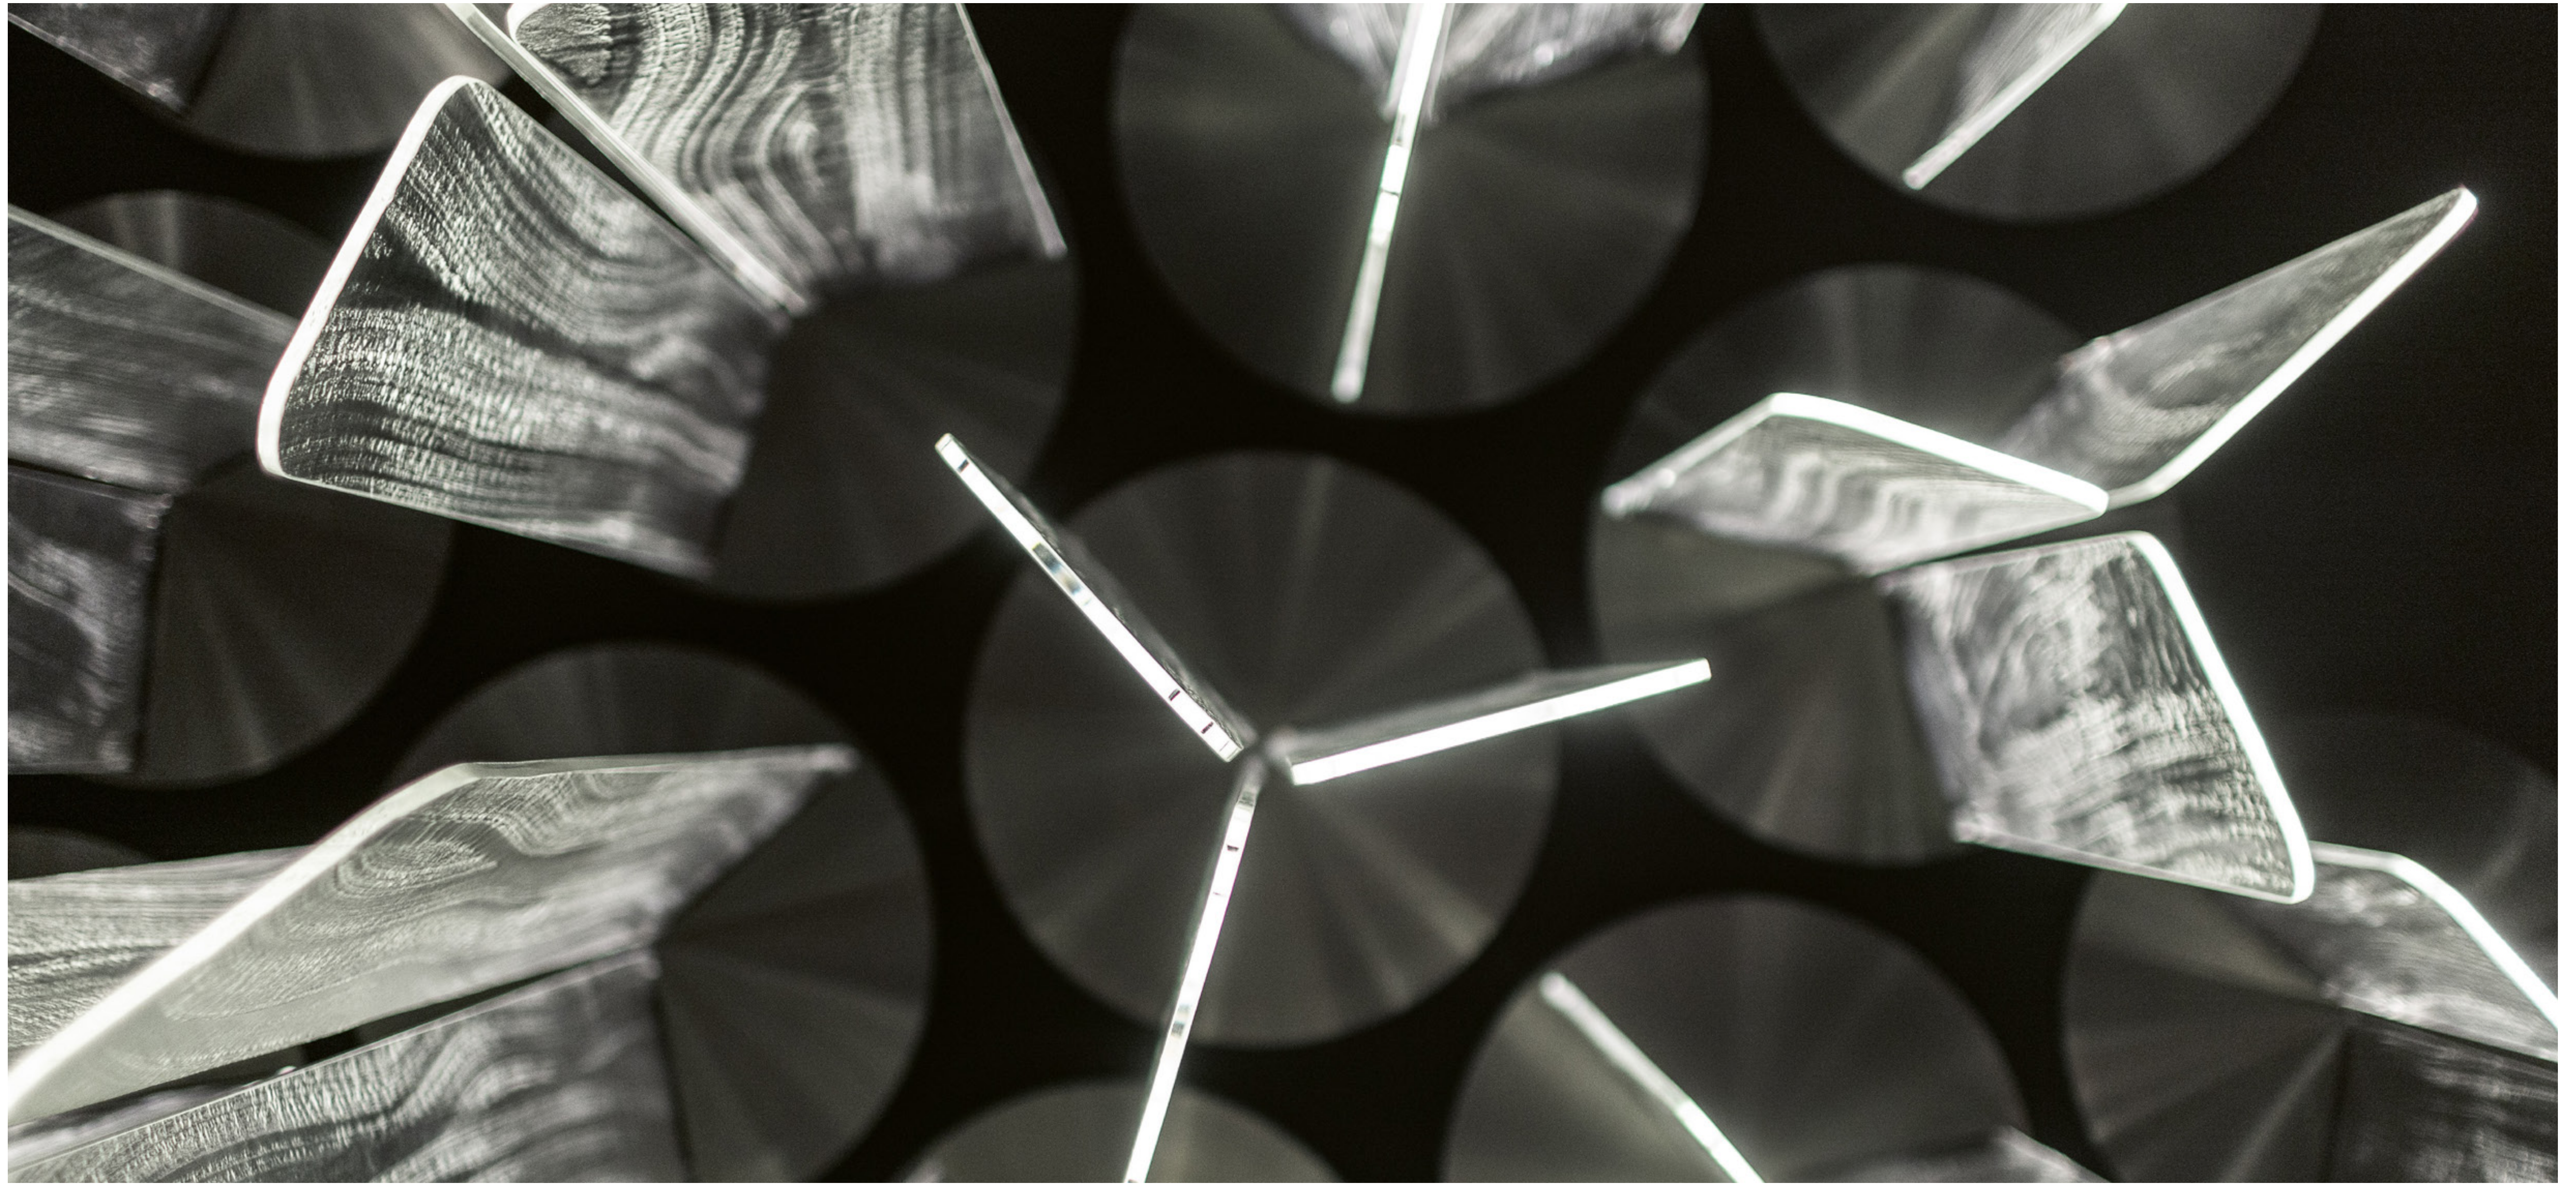

And if the body were not the soul, what is the soul?

WALT WHITMAN

Lasvit Design: Stefan Mihailovič Dimensions: 1 rotational segment dia Primary Material: glass Other Materials: polished stainless steel Light Source: internally lit

A:live adorned with flat sheets of glass

A:live adorned with glass spheres

LASVIT

A:Live

Life is never stagnant. On the contrary, it is in constant flux. Just as we are constantly moving and changing, so does the **A:Live** installation. Mihailovič designed **A:Live** to reflect the philosophy of the world's endless emergence through the movement of glass components which shift and rotate, making us perceive the entire sculpture a little differently each time we observe it.

While the installation is gradually lighting up, its glass components seem as if they are waking up and shaking off the mantle of darkness. The whole sculpture evokes a living organism, and a similar aesthetic can be observed in nature, for example in a swarm of bees or a shoal of fish.