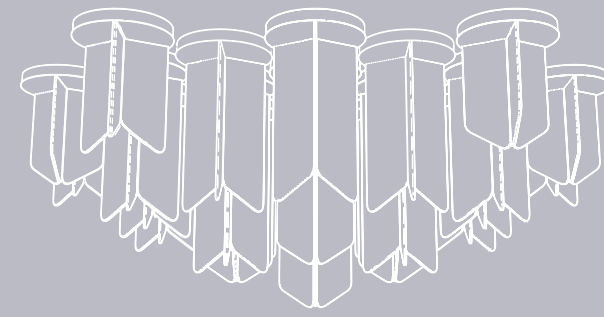

LASVIT

Versatile lighting design systems. Each with its unique character and story.

ALICE

A:LIVE

DANCING LEAVES

HERBARIUM

MIDSUMMER

TWILL