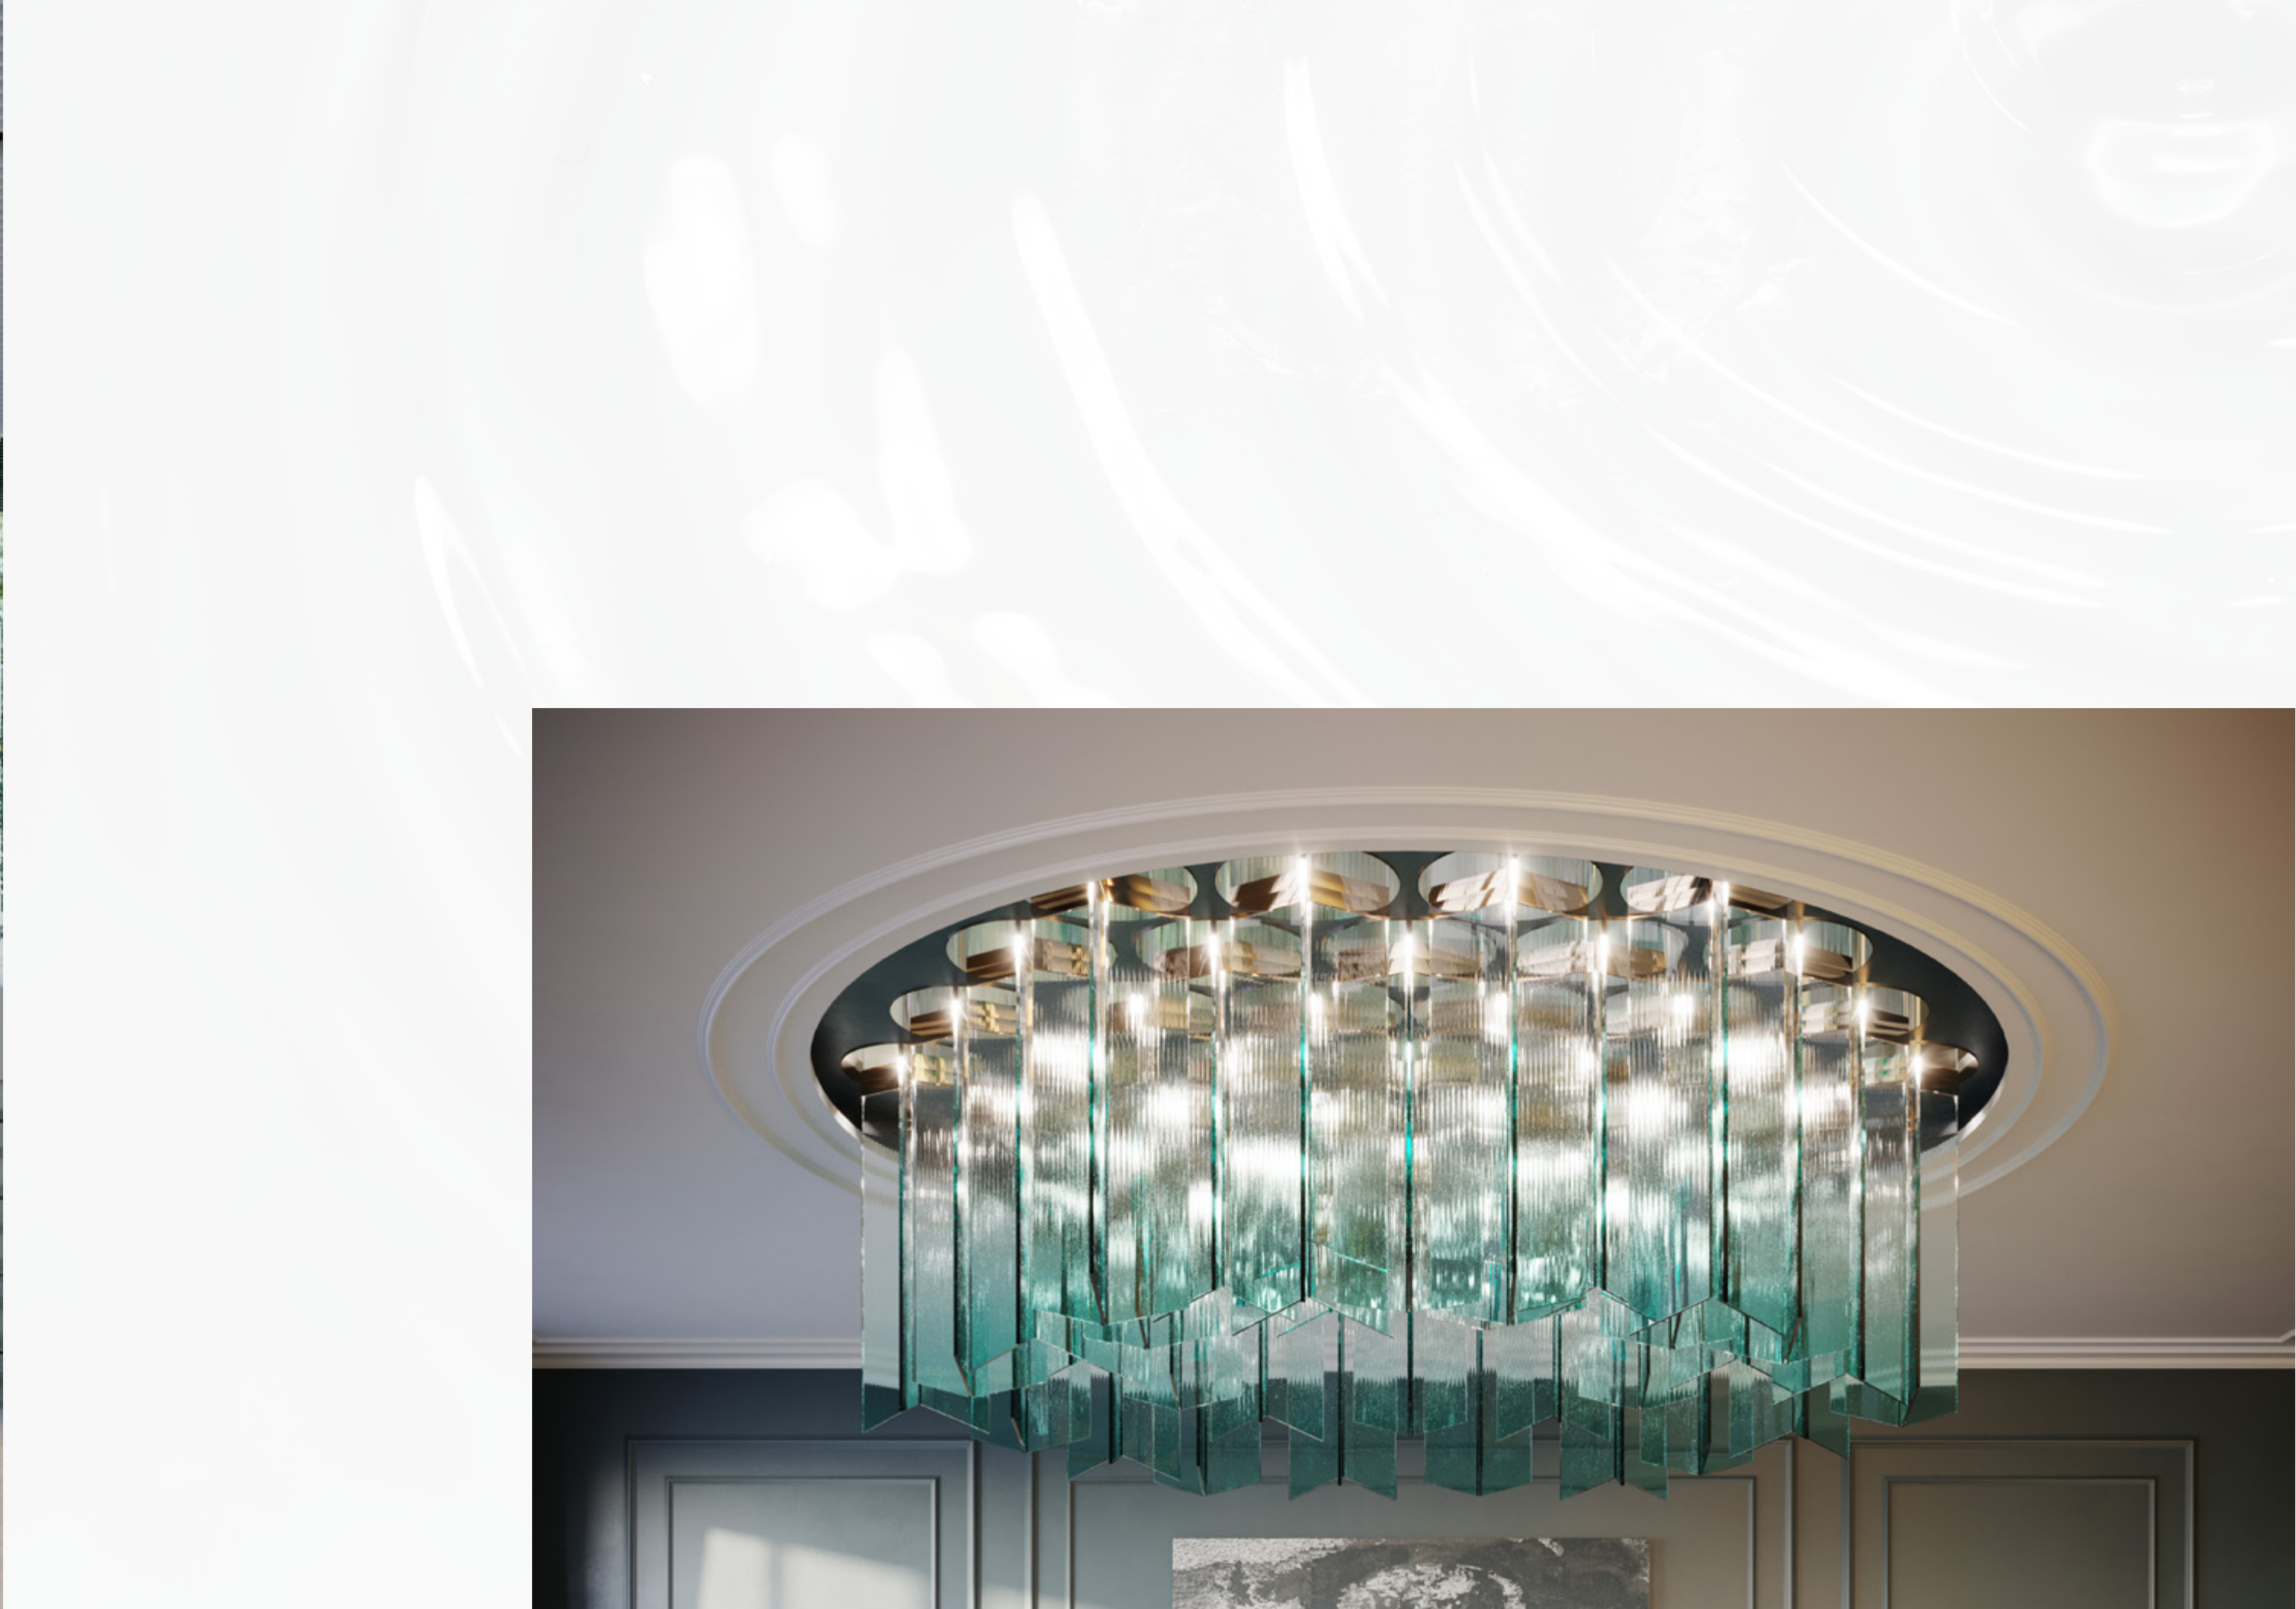

A:live adorned with flat sheets of glass

A:live adorned with glass spheres

LASVIT

A:Live

Life is never stagnant. On the contrary, it is in constant flux. Just as we are constantly moving and changing, so does the **A:Live** installation. Mihailovič designed **A:Live** to reflect the philosophy of the world's endless emergence through the movement of glass components which shift and rotate, making us perceive the entire sculpture a little differently each time we observe it.

While the installation is gradually lighting up, its glass components seem as if they are waking up and shaking off the mantle of darkness. The whole sculpture evokes a living organism, and a similar aesthetic can be observed in nature, for example in a swarm of bees or a shoal of fish.