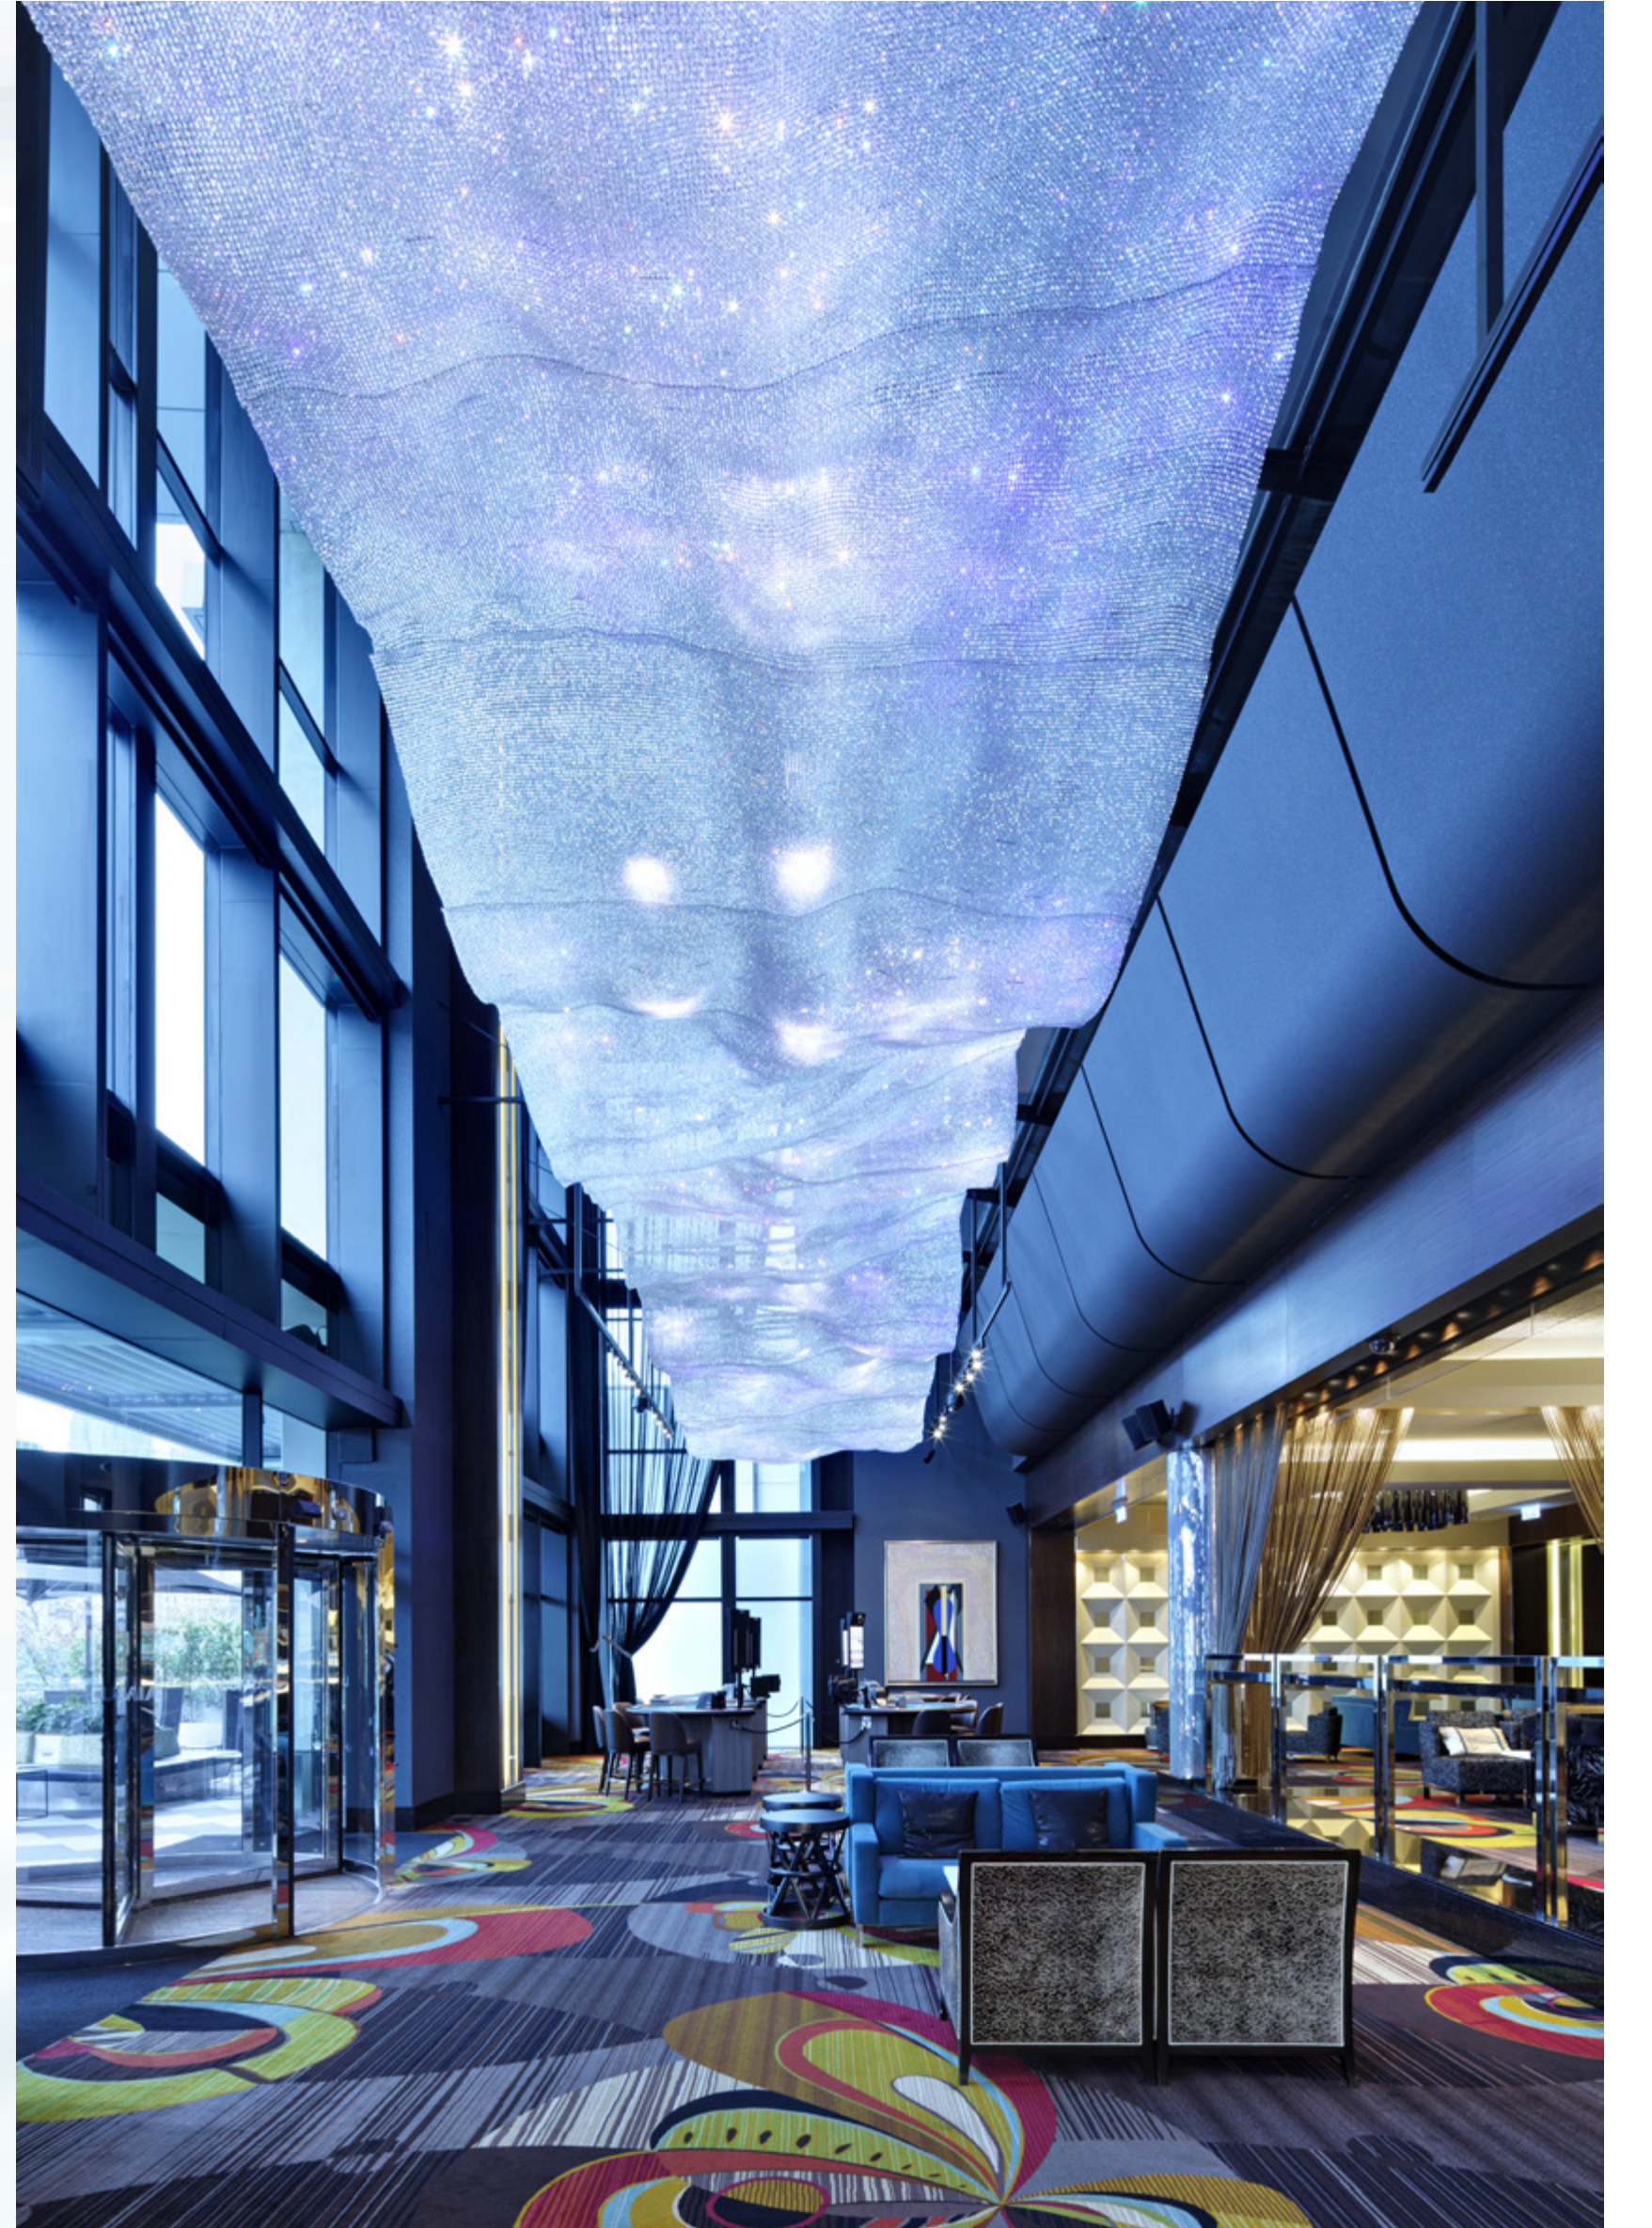

Given its intricate structure, *Twill* also evokes meticulous lace made of crystal-glass. The physical properties of the pristine hand-cut material refracts light into a rainbow, and the resulting Twill installations positively glow, resembling flowing fabric, clouds in the sky, or flower petals.