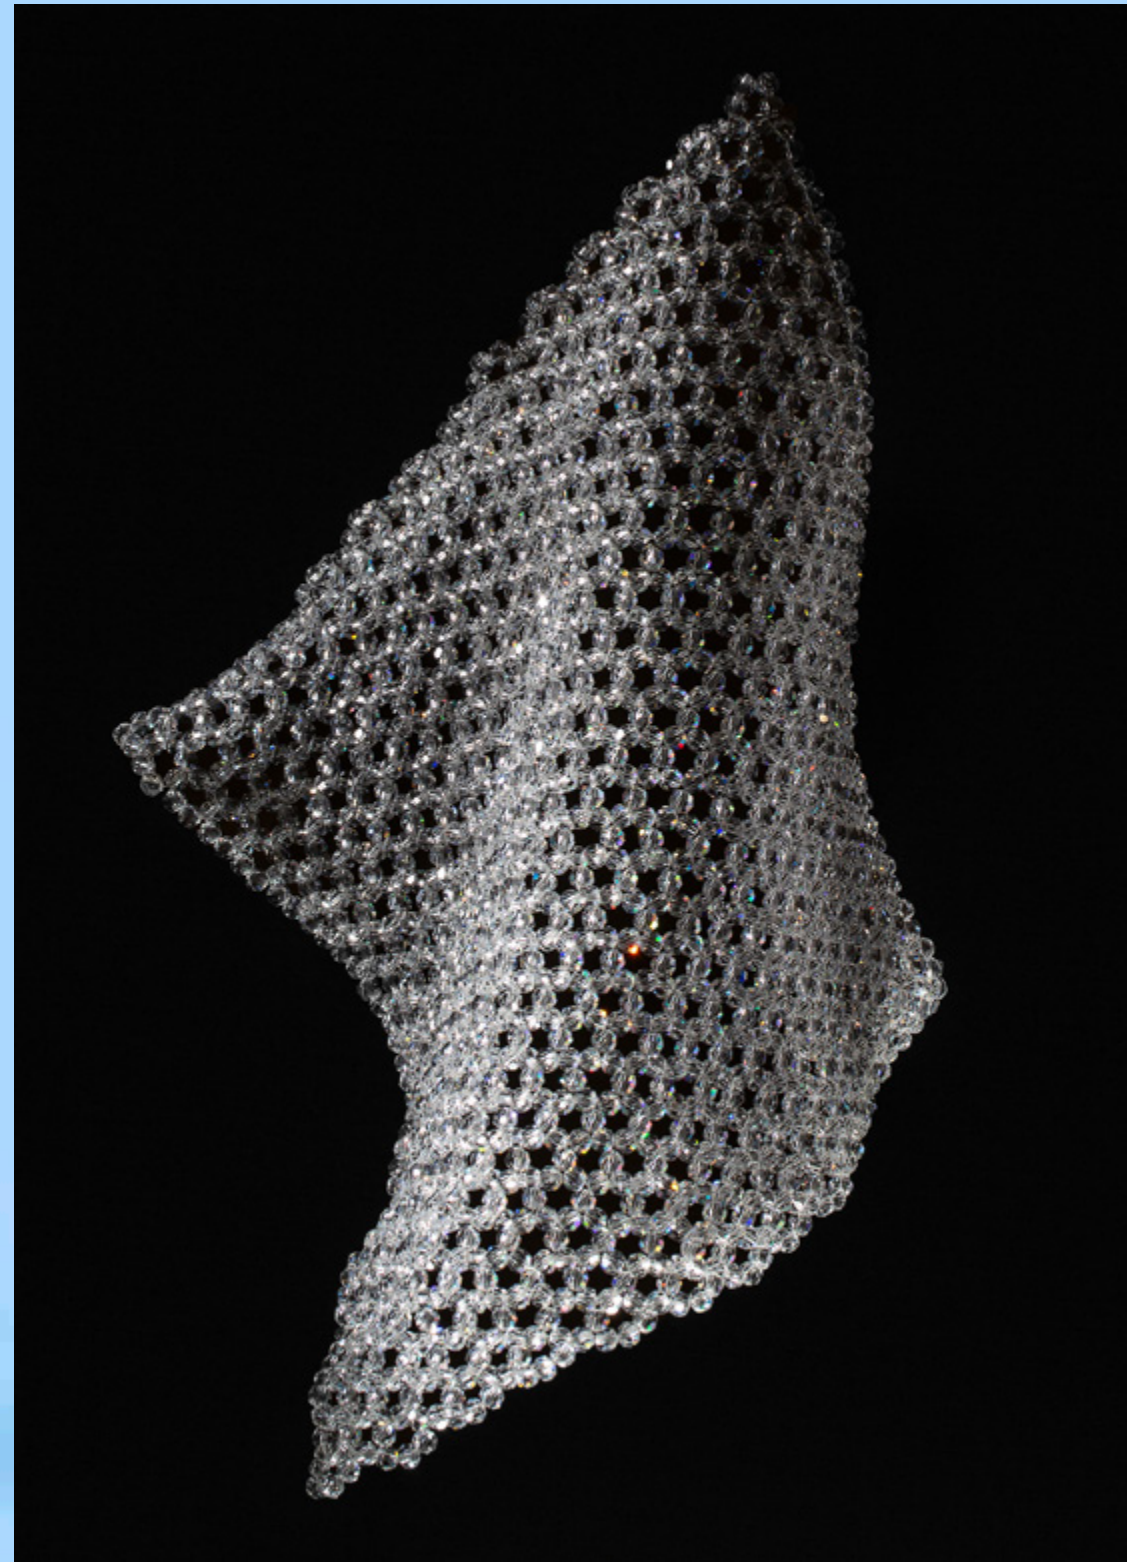

LASVIT

ICONS
Twill

LASVIT

EBBS
AND FLOWS

Inspired by the elusive shapes of smoke swirling into the air, *Twill* perfectly connects hand-cut crystal glass elements into shimmering fabric-like draperies. Effortless, yet precise and intentional, the cascades of draped fabric capture the ethereal shape of smoke that would otherwise disappear in an instant.

There are wonderful shapes in rising smoke that imagination loves to watch.
But it's a mistake to leave the fire for that filmy sight. Stay here at the flame's core.

RUMI

Lasvit Design: Táňa Dvořáková

Dimensions: 1 segment 1000 mm width × 2000 mm length

Primary Material: cut crystal beads, full lead (30% PbO)

Other Materials: polished stainless steel

Light Source: externally lit

Ribbons of crystal fabric in undulating shapes

Sheets of crystal fabric hang in organic form

Given its intricate structure, *Twill* also evokes meticulous lace made of crystal-glass. The physical properties of the pristine hand-cut material refracts light into a rainbow, and the resulting Twill installations positively glow, resembling flowing fabric, clouds in the sky, or flower petals.