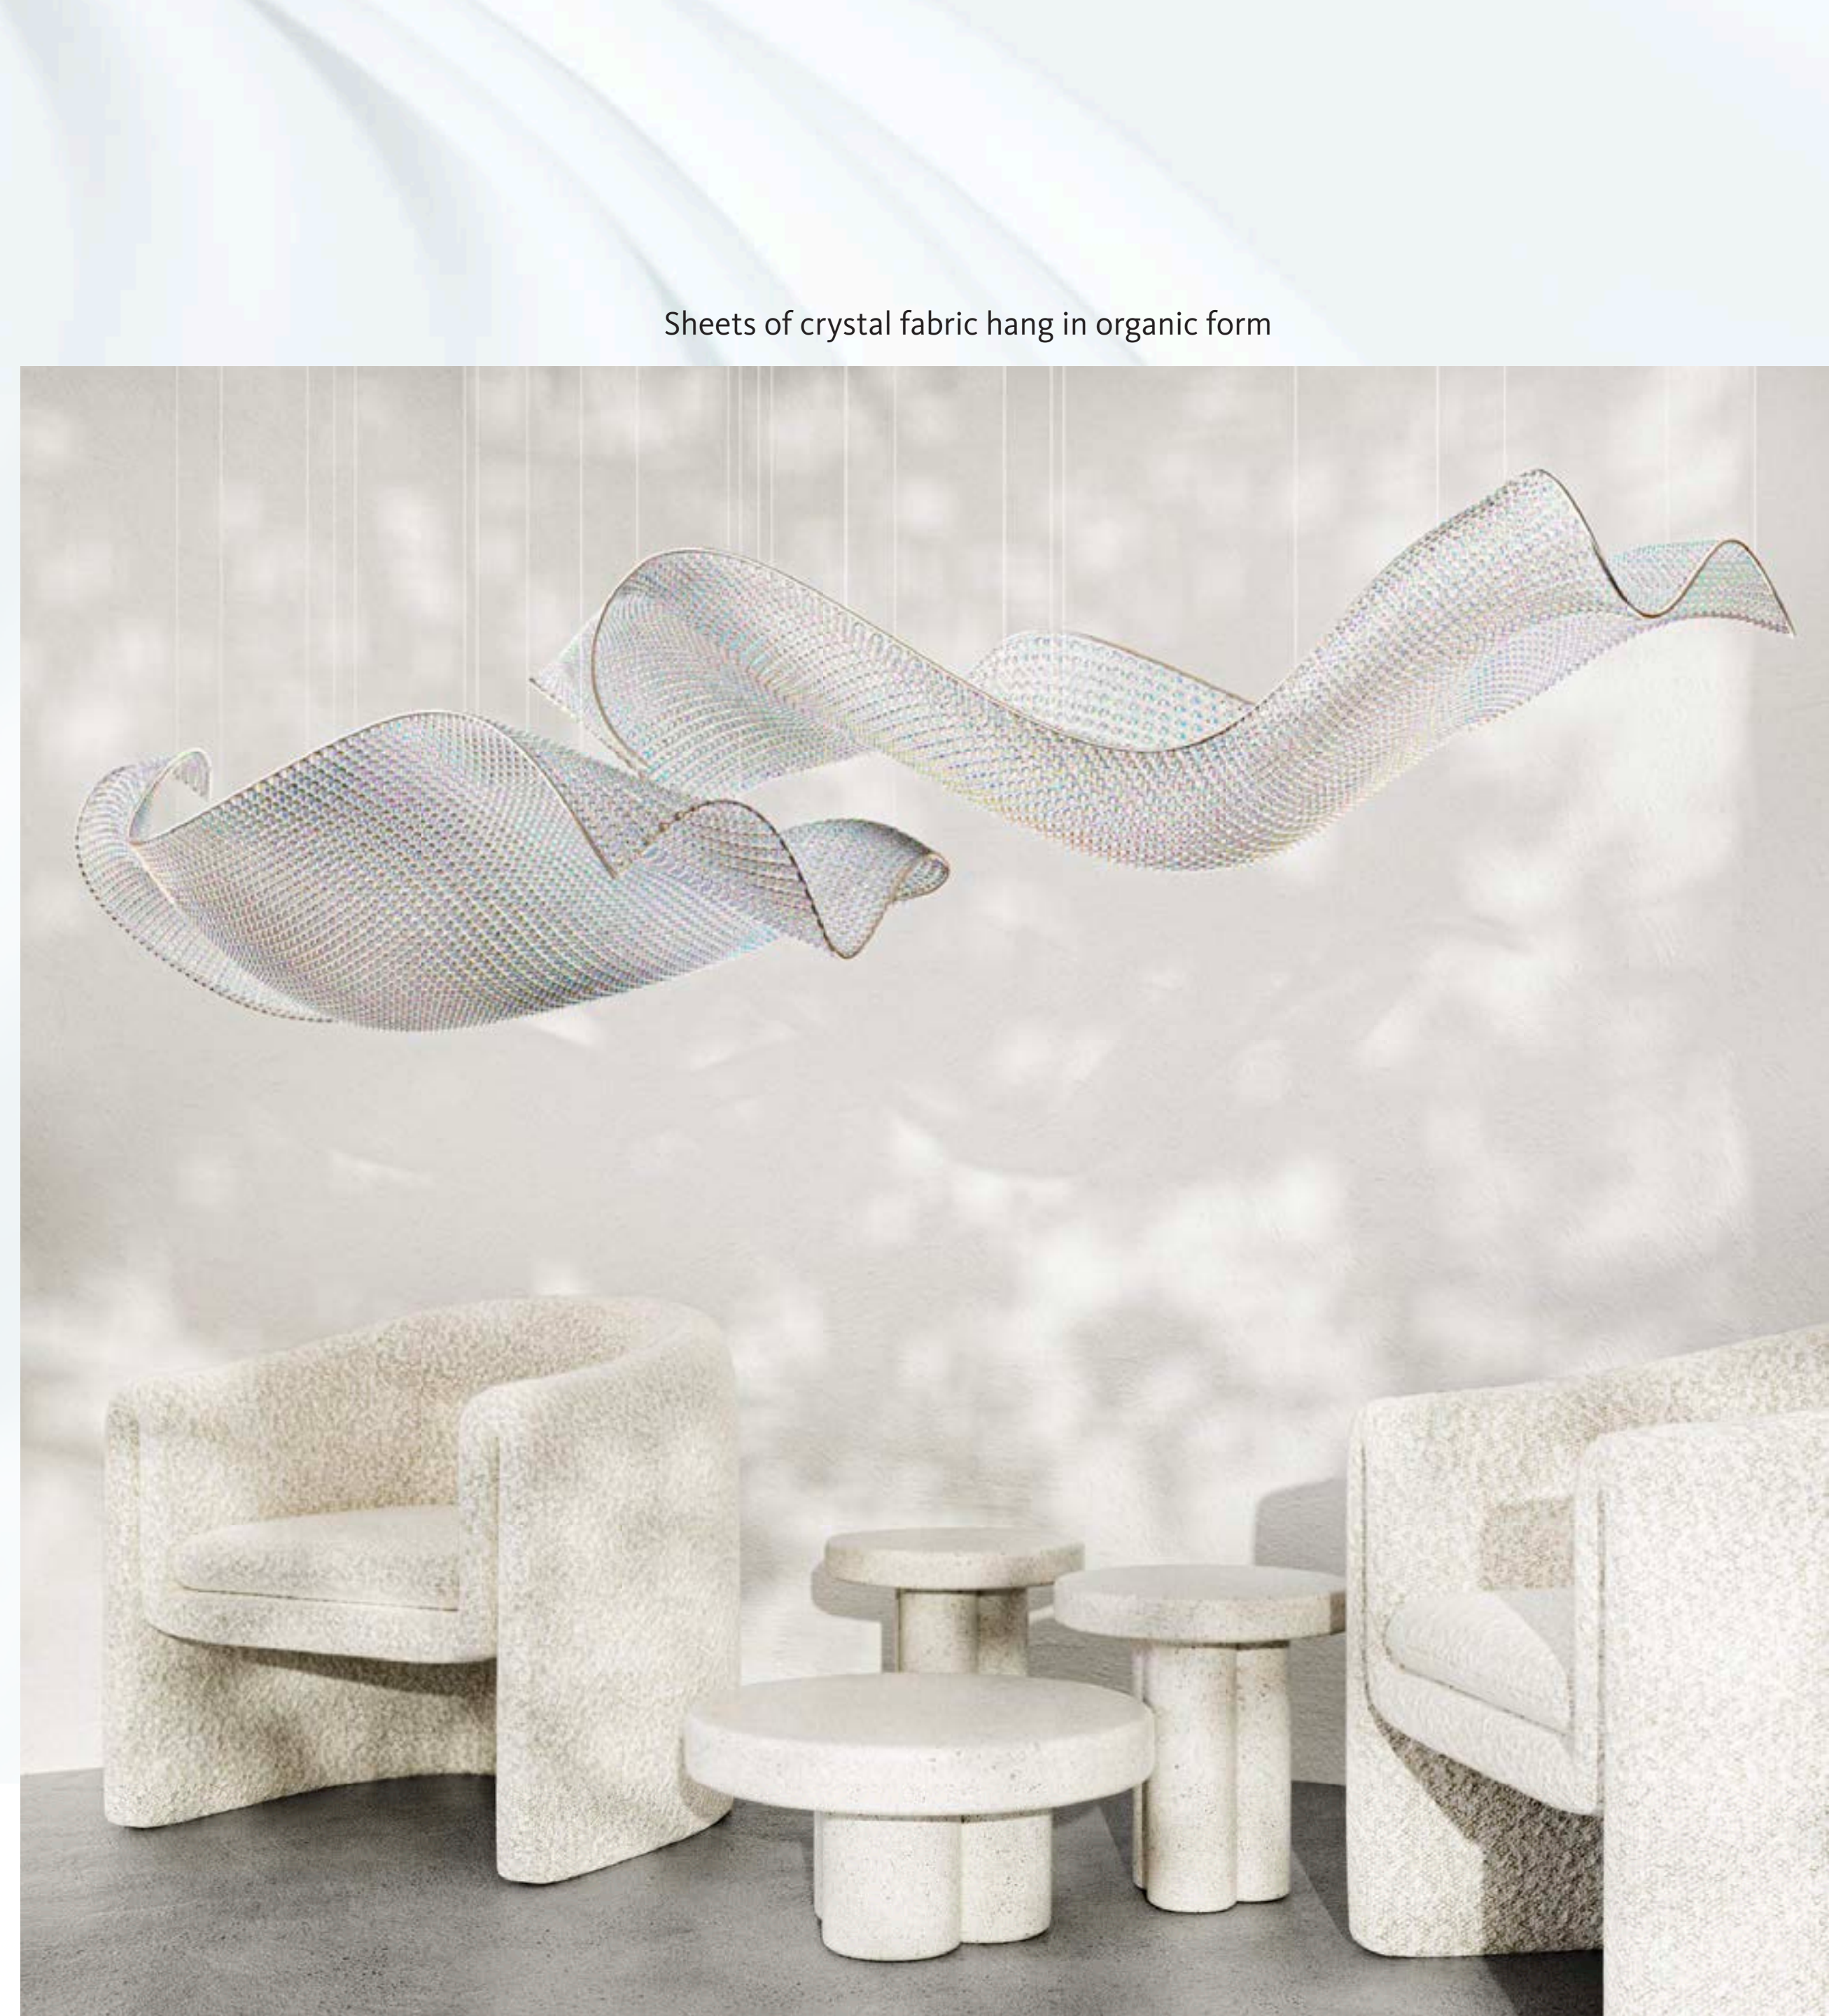

Sheets of crystal fabric hang in organic form