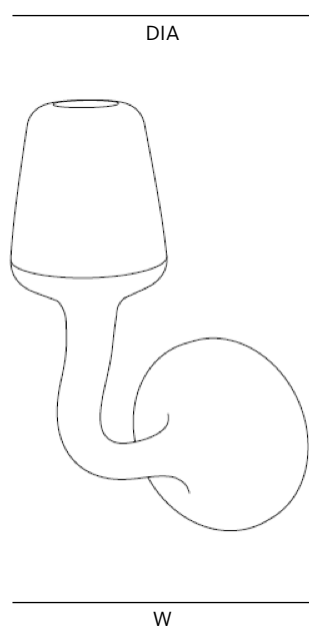

PACKAGING

Mush room wall sconce

Size: 360 × 560 × 370 mm

Total weight: 5 kg

Pallet: 6 pcs

Mush room table lamp

Size: 280 × 270 × 780 mm

Total weight: 4 kg

LASVIT Technical Sheet

MUSH ROOM COLLECTION

TECHNICAL DETAILS M. TABLE LAMP

Type	CE	UL
Light source	1 × LED GU10 2700K CRI 80 Lm 350 dimmable	1 × LED GU10 2700K CRI 80 Lm 500 dimmable
Input voltage	230VAC	110VAC
Rated power	5W	6,5W
Cord color	transparent 2000mm with dimmer	transparent 78¾" with switch
Primary material	brass – nickel plated glossy or laquered bronze	
Prot. rating	IP 20	
Safety class	CLASS II	

LASVIT Technical Sheet

MUSH ROOM COLLECTION

TECHNICAL DRAWING

Mush room wall sconce

Mush room table lamp

Name	Dia (mm/inch)	H/W (mm/inch)	Z (mm/inch)	V (mm/inch)
Mush room wall sconce	180/7 $\frac{1}{16}$ "	390/15 $\frac{3}{8}$ "	-	-
Mush room table lamp	180/7 $\frac{1}{16}$ "	H 470/18 $\frac{1}{2}$ "	-	-

LASVIT Technical Sheet

Name	Glass color	Item ID – CE	Item ID – UL	Weight (approx.)
Mush room table lamp nickel plated glossy	clear	CL085TA-2CE00-0119S1	CL085TA-2UL00-0119S1	1,3kg/2,8Lb
Mush room table lamp laquered Bronze	clear	CL085TA-2CE00-0131S1	CL085TA-2UL00-0131S1	1,3kg/2,8Lb
Mush room light wall sconce nickel plated	clear	CL085WA-2CE00-0119S1	CL085WA-2UL00-0119S1	2kg/4,4Lb
Mush room light wall sconce laquered bronze	clear	CL085WA-2CE00-0131S1	CL085WA-2UL00-0131S1	2kg/4,4Lb