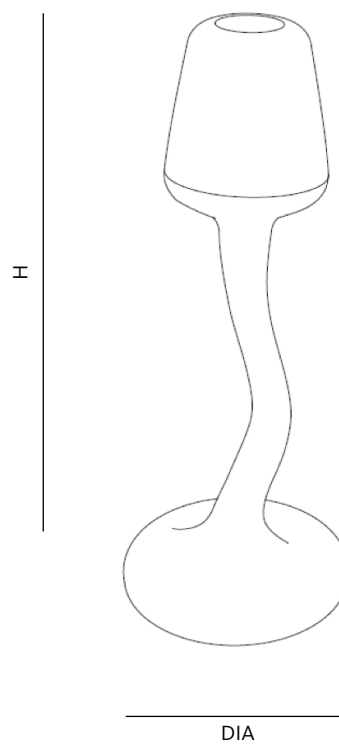

PACKAGING

Mush room wall sconce

Size: 360 × 560 × 370 mm

Total weight: 5 kg

Pallet: 6 pcs

Mush room table lamp

Size: 280 × 270 × 780 mm

Total weight: 4 kg

LASVIT Technical Sheet

MUSH ROOM COLLECTION

TECHNICAL DETAILS M. TABLE LAMP

Type	CE	UL
Light source	1 × LED GU10 2700K CRI 80 Lm 350 dimmable	1 × LED GU10 2700K CRI 80 Lm 500 dimmable
Input voltage	230VAC	110VAC
Rated power	5W	6,5W
Cord color	transparent 2000mm with dimmer	transparent 78¾" with switch
Primary material	brass – nickel plated glossy or laquered bronze	
Prot. rating	IP 20	
Safety class	CLASS II	

LASVIT Technical Sheet

MUSH ROOM COLLECTION

TECHNICAL DRAWING

Mush room wall sconce

Mush room table lamp

Name	Dia (mm/inch)	H/W (mm/inch)	Z (mm/inch)	V (mm/inch)
Mush room wall sconce	180/7 $\frac{1}{16}$ "	390/15 $\frac{3}{8}$ "	-	-
Mush room table lamp	180/7 $\frac{1}{16}$ "	H 470/18 $\frac{1}{2}$ "	-	-

LASVIT Technical Sheet

Name	Glass color	Item ID – CE	Item ID – UL	Weight (approx.)
Mush room table lamp nickel plated glossy	clear	CL085TA-2CE00-0119S1	CL085TA-2UL00-0119S1	1,3kg/2,8Lb
Mush room table lamp laquered Bronze	clear	CL085TA-2CE00-0131S1	CL085TA-2UL00-0131S1	1,3kg/2,8Lb
Mush room light wall sconce nickel plated	clear	CL085WA-2CE00-0119S1	CL085WA-2UL00-0119S1	2kg/4,4Lb
Mush room light wall sconce laquered bronze	clear	CL085WA-2CE00-0131S1	CL085WA-2UL00-0131S1	2kg/4,4Lb